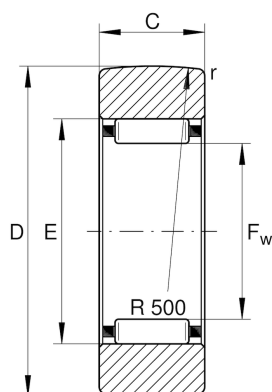

## RSTO10

Yoke type track roller

Schaeffler ID:  
0000542320000

Yoke type track rollers RSTO, without axial guidance, outer ring without ribs

#### Main Dimensions & Performance Data

D	30 mm	Outside diameter
$F_w$	14 mm	Under roller diameter
C	11.8 mm	Width, outer ring
$C_{r w}$	8,400 N	Basic dynamic load rating, radial
$C_{0r w}$	9,500 N	Basic static load rating, radial
$C_{ur w}$	1,390 N	Fatigue load limit, radial
$n_{DG}$	5,500 1/min	Speed on permanent grease lubrication
	49 g	Weight

#### Dimensions

E	20 mm	Raceway diameter outer ring
$r_{min}$	0.3 mm	Minimum chamfer dimension
R	500 mm	Radius of outer ring outside profile